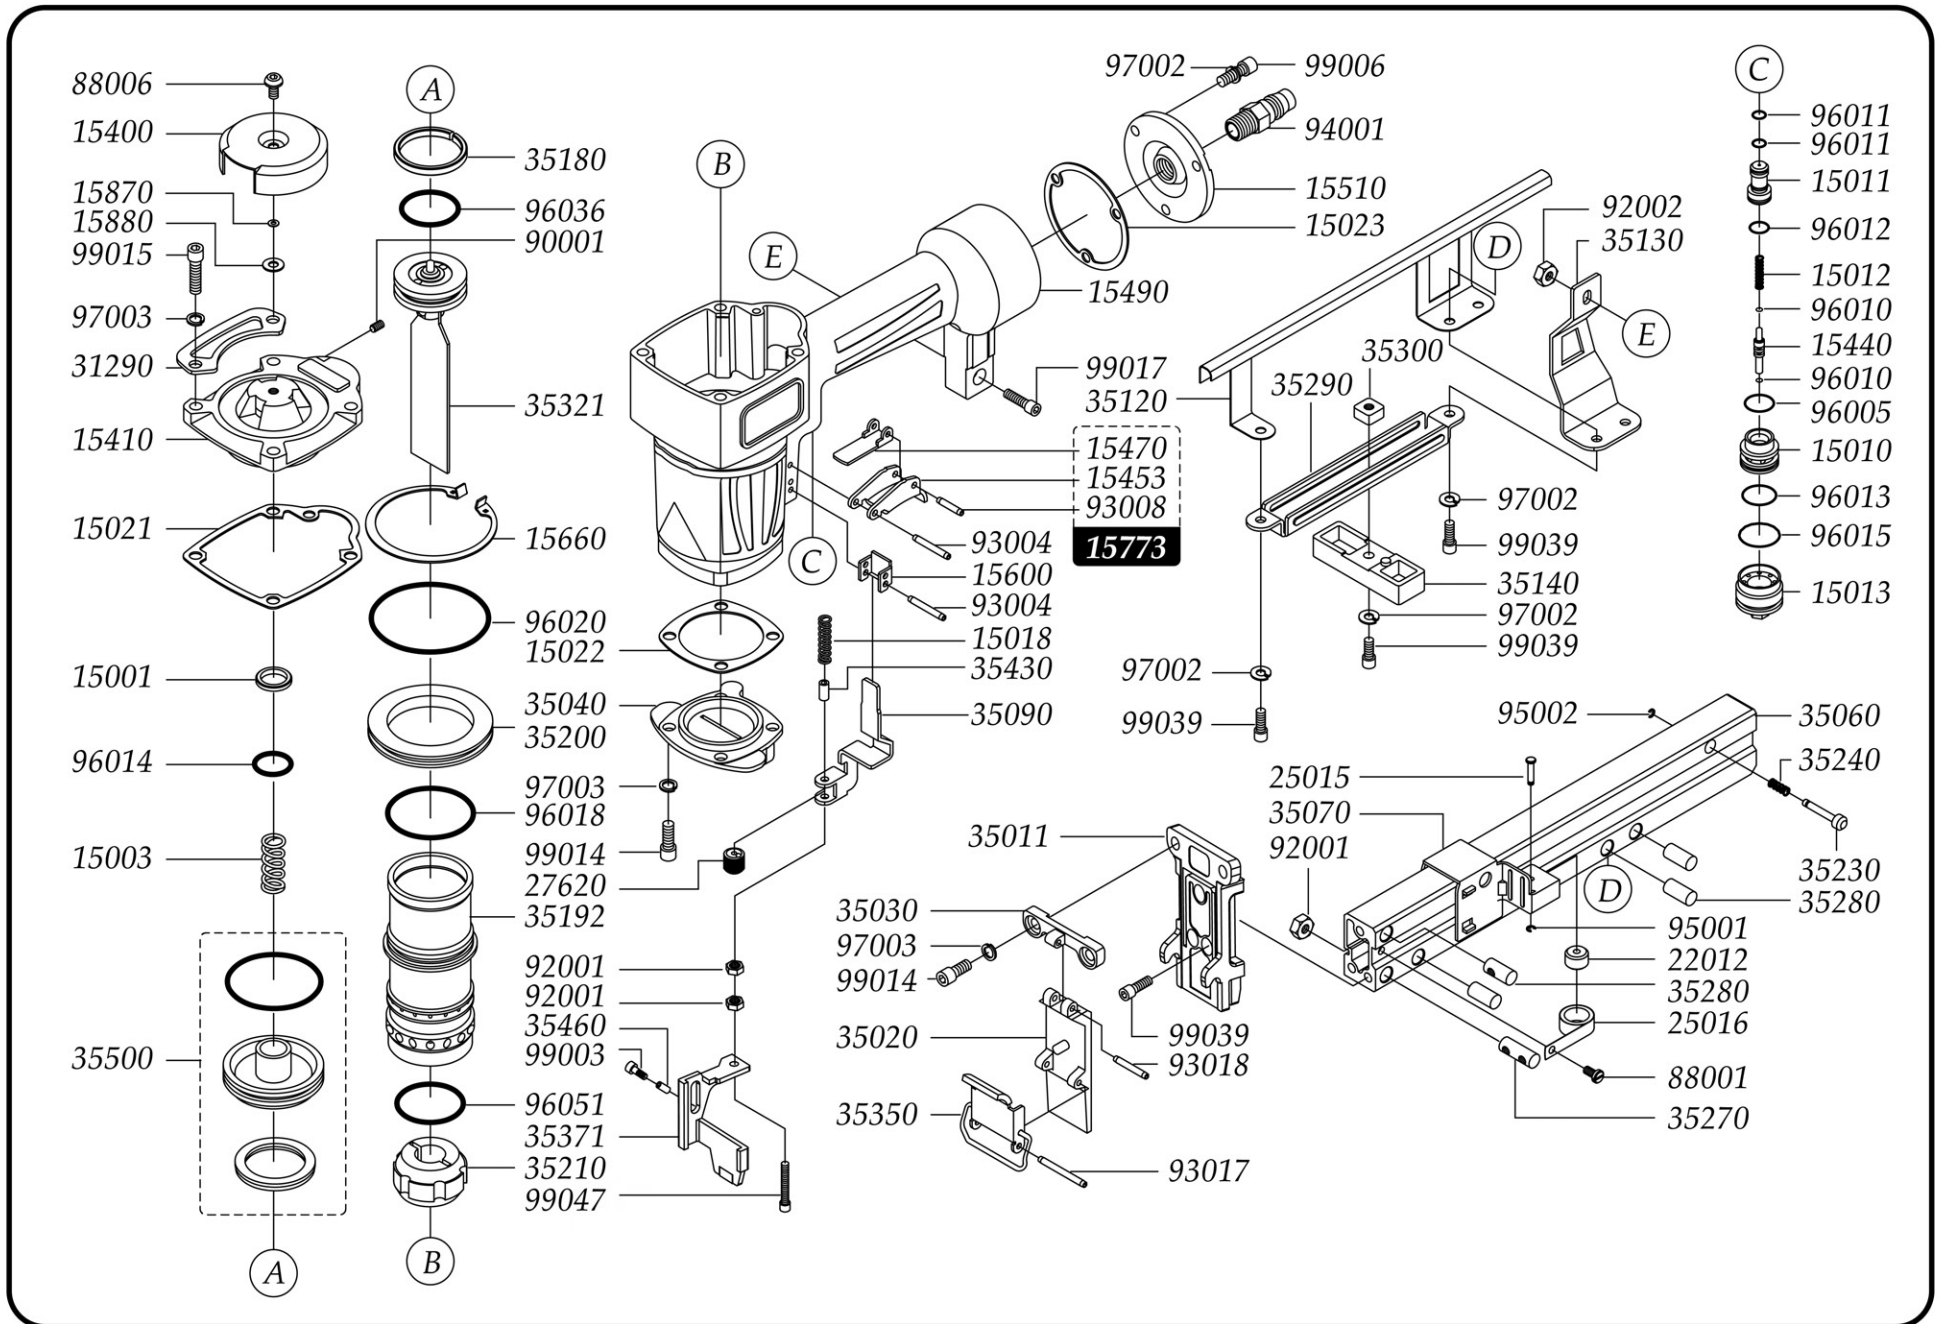

Grex 2638

16 Gauge 1-1/2" Length 1" Crown Stapler

EXPLODED DIAGRAM

GreX 2638

16 Gauge 1-1/2" Length 1" Crown Stapler

PARTS LIST

Part No.	Description
15001	Seal
15003	Spring
15010	Trigger Valve Head
15011	Trigger Valve
15012	Spring
15013	Trigger Valve Guide
15018	Spring
15021	Cap Gasket
15022	Bottom Gasket
15023	Inlet Cap Gasket
15400	Deflector
15410	Cap
15440	Trigger Valve Stem
15453	Primary Trigger
15470	Secondary Trigger
15490	Gun Body
15510	End Cap
15600	Safety Guide
15660	C-Ring
15773	Standard Trigger Assembly
15870	Seal
15880	Seal
22012	Roller
25015	Shaft
25016	Roller Spring
27620	Adjust Wheel
31290	Body Guard
35011	Nose
35020	Nose Cover A
35030	Nose Cover B
35040	Bottom Cap
35060	Magazine
35070	Pusher
35090	Safety B
35120	Plate
35130	Latch Bracket
35140	Shingle Guide
35180	Piston O-Ring
35192	Cylinder
35200	Cylinder Spacer
35210	Bumper
35230	Button
35240	Spring

Part No.	Description
35270	Plate A
35280	Plate B
35290	Guide
35300	Plate C
35321	Piston Ram Assembly
35350	Nose Cover Latch
35371	Safety A Assembly
35430	Safety Spring Sleeve
35460	Sleeve
35500	Head Valve Assembly
88001	Hex. Soc. Head Screw
88006	Hex. Soc. Head Screw
90001	Hex. Soc. Head Set Screw
92001	Lock Nut
92002	Lock Nut
93004	Spring Pin
93008	Spring Pin
93017	Spring Pin
93018	Spring Pin
94001	Coupling Plug
95001	E- Ring
95002	E- Ring
96005	O-Ring
96010	O-Ring
96011	O-Ring
96012	O-Ring
96013	O-Ring
96014	O-Ring
96015	O-Ring
96018	O-Ring
96019	O-Ring
96020	O-Ring
96028	O-Ring
96036	O-Ring
96051	O-Ring
97002	Spring Washer
97003	Spring Washer
99003	Hex. Soc. Head Screw
99005	Hex. Soc. Head Screw
99014	Hex. Soc. Head Screw
99015	Hex. Soc. Head Screw
99017	Hex. Soc. Head Screw
99039	Hex. Soc. Head Screw
99047	Hex. Soc. Head Screw