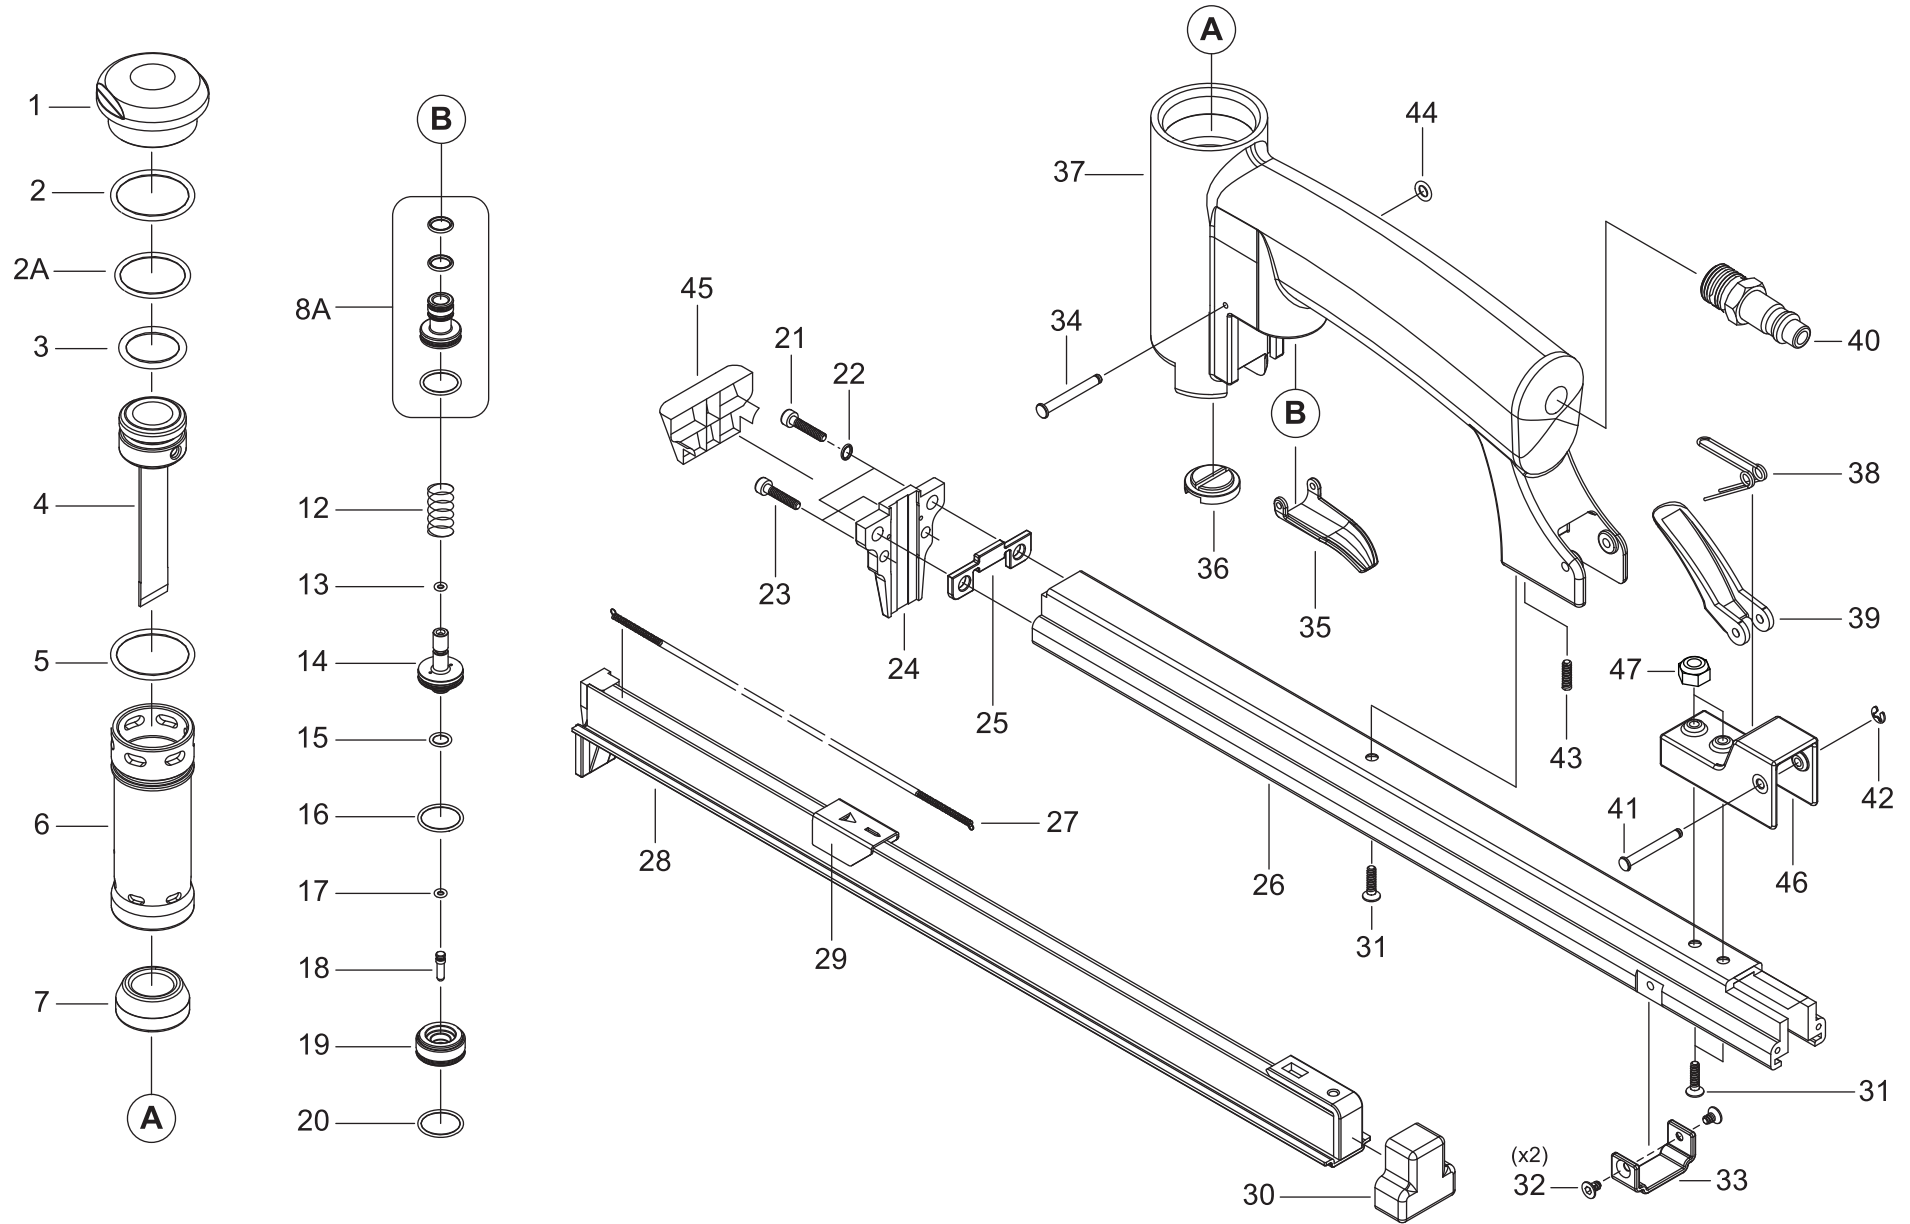

Grex 50AD-LM, 71AD-LM, 80AD-LM A11AD-LM

AD-LM Series Fine Wire Staplers w/ Long Magazine

EXPLODED DIAGRAM

Grex 50AD-LM, 71AD-LM, 80AD-LM, A11AD-LM PARTS LIST

AD-LM Series Fine Wire Staplers w/ Long Magazine

No.	Part No.	Description	No.	Part No.	Description
1	23572	Head Cap Hammer	26	23583	Magazine Cover (50AD & AF)
2	96100	O-Ring (Head Cap / Cylinder)		23540	Magazine Cover (71AD & AF)
2A	96138	O-Ring		23541	Magazine Cover (80AD & AF)
3	96101	O-Ring (Driver Piston)		23591	Magazine Cover (A11AD)
4	23573	Piston Ram Assembly (50AD & AF)	27	23542	Pusher Spring
	23507	Piston Ram Assembly (71AD & AF)	28	23584	Magazine (50AD & AF)
	23512	Piston Ram Assembly (80AD & AF)		23544	Magazine (71AD & AF)
	23559	Piston Ram Assembly (A11AD)		23545	Magazine (80AD & AF)
5	96100	O-Ring (Head Cap / Cylinder)		23589	Magazine (A11AD)
6	23503	Cylinder (AD Series)	29	23074A	Pusher (50AD & AF)
7	23504	Bumper		23047	Pusher (71AD & AF)
8A	23563	Trigger Valve A Assembly		23556	Pusher (A11AD)
12	23506	Trigger Valve Spring	30	23518	Rear Magazine Bumper
13	96137	O-Ring C (Trigger Valve)	31	91010	Hex. Soc. Flat Head Screw
14	23508	Trigger Valve B (AD Series)	32	91004	Hex. Soc. Flat Head Screw
15	96105	O-Ring D (Trigger Valve) AD Series	33	23523	Magazine Retainer
16	96106	O-Ring E (Trigger Valve) AD Series	34	23519	Pin (Trigger)
17	96107	O-Ring F (Trigger Valve)	35	23524	Trigger
18	23509	Trigger Valve Stem (AD Series)	36	23525	Seal
19	23510	Triger Valve Guide (AD Series)	37	23527	Gun Body (AD Series)
20	96106	O-Ring E (Trigger Valve)	38	23528	Magazine Latch Spring
21	99039	Hex. Soc. Head Screw	39	23546	Magazine Latch
22	97002	Spring Washer	40	94001	Air Coupling Plug
23	99026	Hex. Soc. Head Screw	41	23530	Pin (Magazine Latch)
24	23574	Nose (50AD & AF)	42	95001	E-Ring
	23515	Nose (71AD & AF)	43	90009	Screw
	23520	Nose (80AD & AF)	44	96110	O-Ring
	23558	Nose (A11AD)	45	23561	Nose Cover
25	23513	Nose Plate (For all 71 & 80)	46	23547	Latch Bracket
	23564	Nose Plate (For all 50, A11 & 2116)	47	92001	Lock Nut