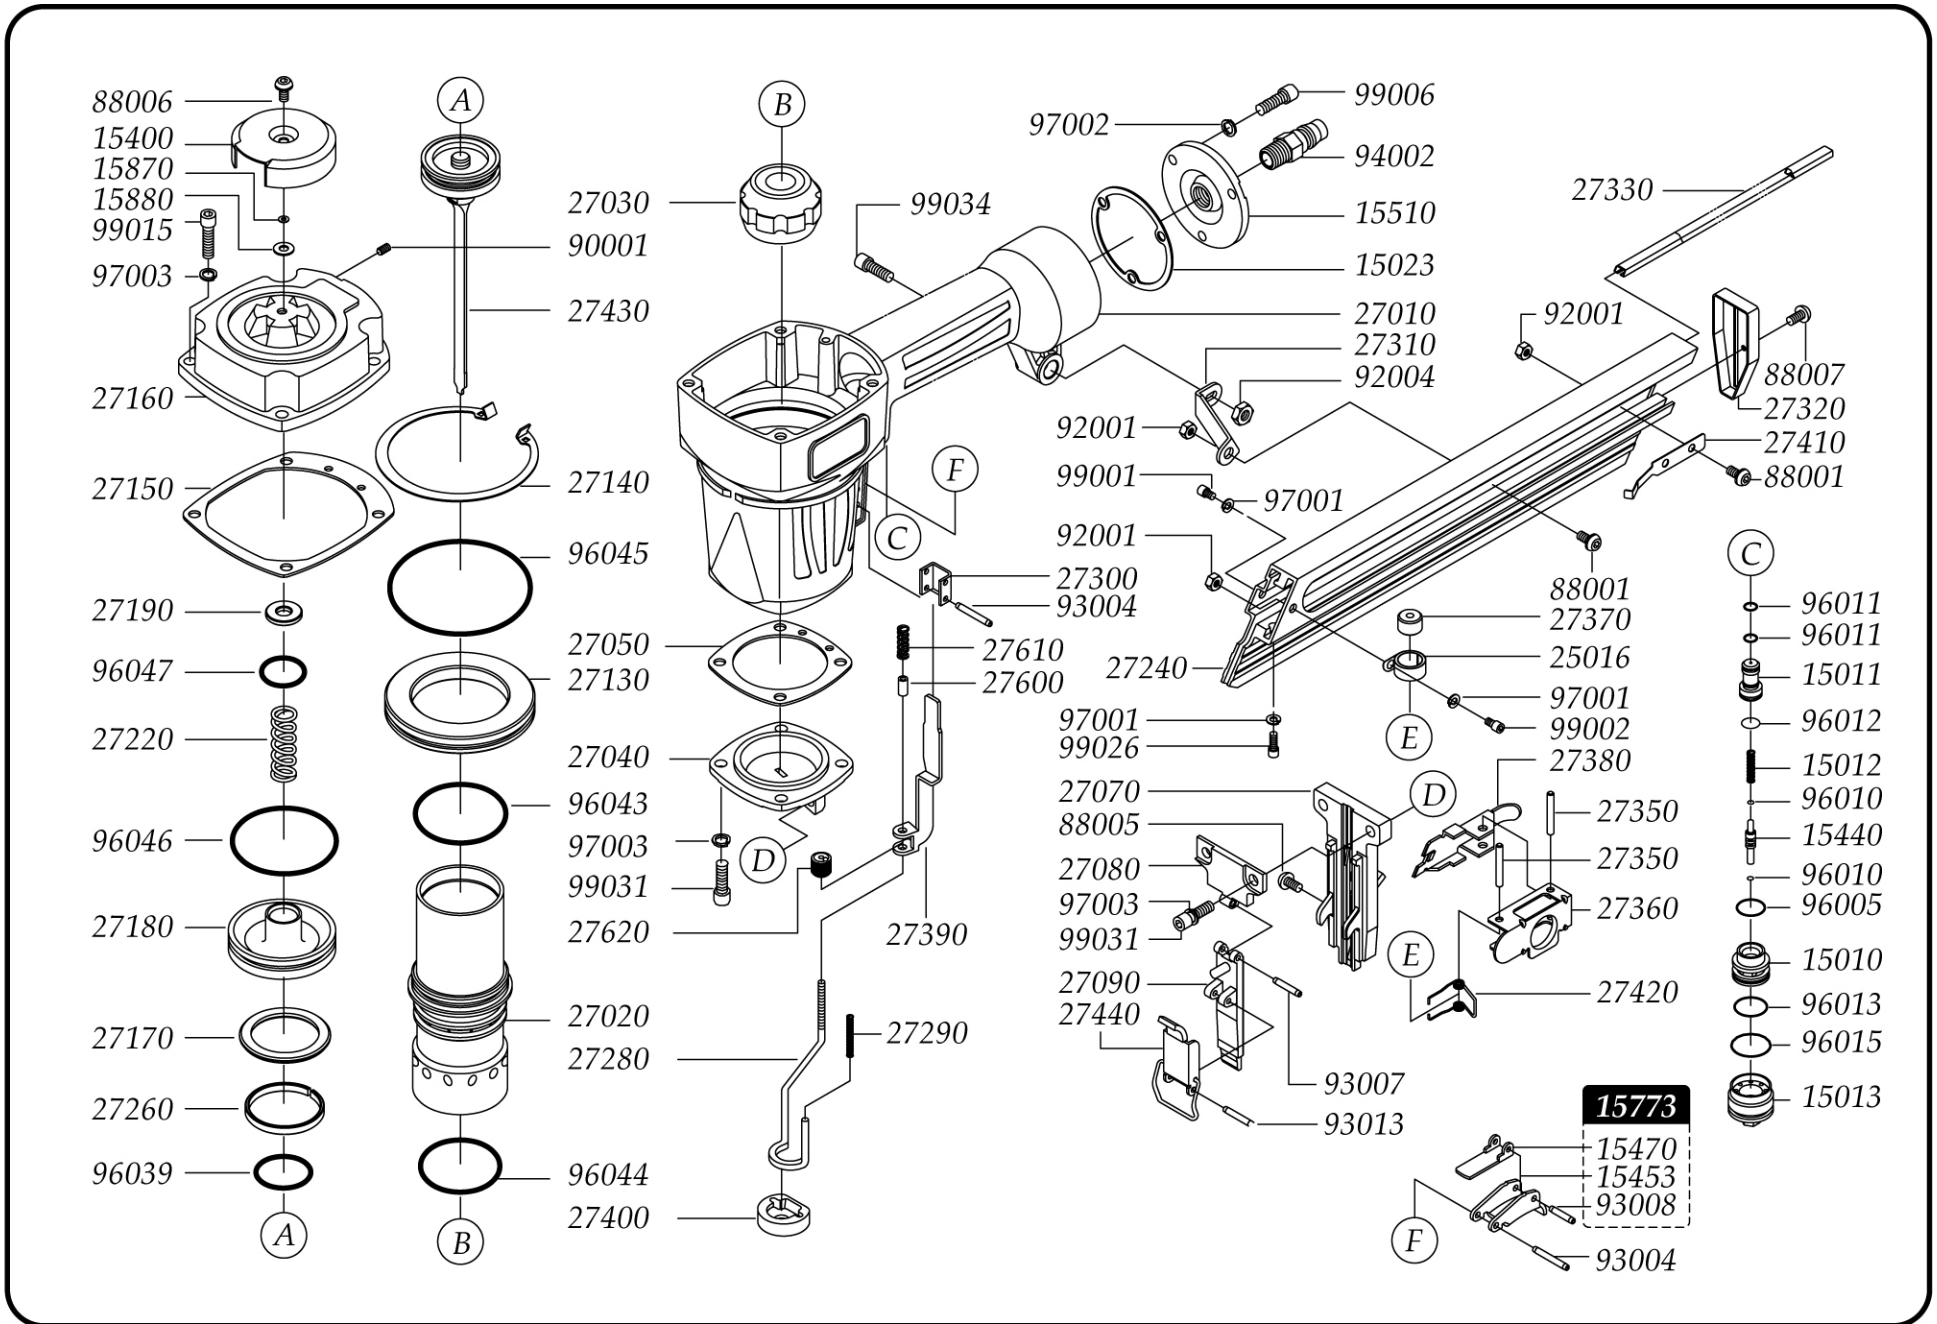

Grex AF64

15 Gauge 2-1/2" Length Angled Finish Nailer

EXPLODED DIAGRAM

Grex AF64

PARTS LIST

15 Gauge 2-1/2" Length Angled Finish Nailer

Part No.	Description
15010	Trigger Valve Head
15011	Trigger Valve
15012	Spring
15013	Trigger Valve Guide
15023	Inlet Cap Gasket
15400	Deflector
15440	Trigger Valve Stem
15453	Primary Trigger
15470	Secondary Trigger
15510	End Cap
15773	Standard Trigger Assembly
15870	Seal
15880	Seal
25016	Roller Spring
27010	Gun Body
27020	Cylinder
27030	Bumper
27040	Bottom Cap
27050	Bottom Gasket
27070	Nose
27080	Nose Cover B
27090	Nose Cover A
27130	Cylinder Spacer
27140	C-Ring
27150	Cap Gasket
27160	Cap
27170	Collar
27180	Head Valve Piston
27190	Seal
27220	Spring
27240	Magazine
27260	Piston O-Ring
27280	Safety A
27290	Spring
27300	Safety Guide
27310	Latch Bracket
27320	Inlet Cover
27330	Stell channel
27350	Shaft
27360	Latch
27370	Rolling Element
27380	Pusher

Part No.	Description
27390	Safety B
27400	Rubber Tip
27410	Stop Nail Plate
27420	Spring
27430	Piston Ram Assembly
27440	Quick Release Cover
27600	Safety Sleeve
27610	Spring
27620	Adjust Wheel
88001	Hex. Soc. Head Screw
88005	Hex. Soc. Head Screw
88006	Hex. Soc. Head Screw
88007	Hex. Soc. Head Screw
90001	Hex. Soc. Head Set Screw
92001	Lock Nut
92004	Lock Nut
93004	Spring Pin
93008	Spring Pin
94001	Coupling Plug
96005	O-Ring
96010	O-Ring
96011	O-Ring
96012	O-Ring
96013	O-Ring
96015	O-Ring
96039	O-Ring
96043	O-Ring
96044	O-Ring
96045	O-Ring
96046	O-Ring
96047	O-Ring
97001	Spring Washer
97002	Spring Washer
97003	Spring Washer
99001	Hex. Soc. Head Screw
99002	Hex. Soc. Head Screw
99006	Hex. Soc. Head Screw
99015	Hex. Soc. Head Screw
99026	Hex. Soc. Head Screw
99031	Hex. Soc. Head Screw
99034	Hex. Soc. Head Screw