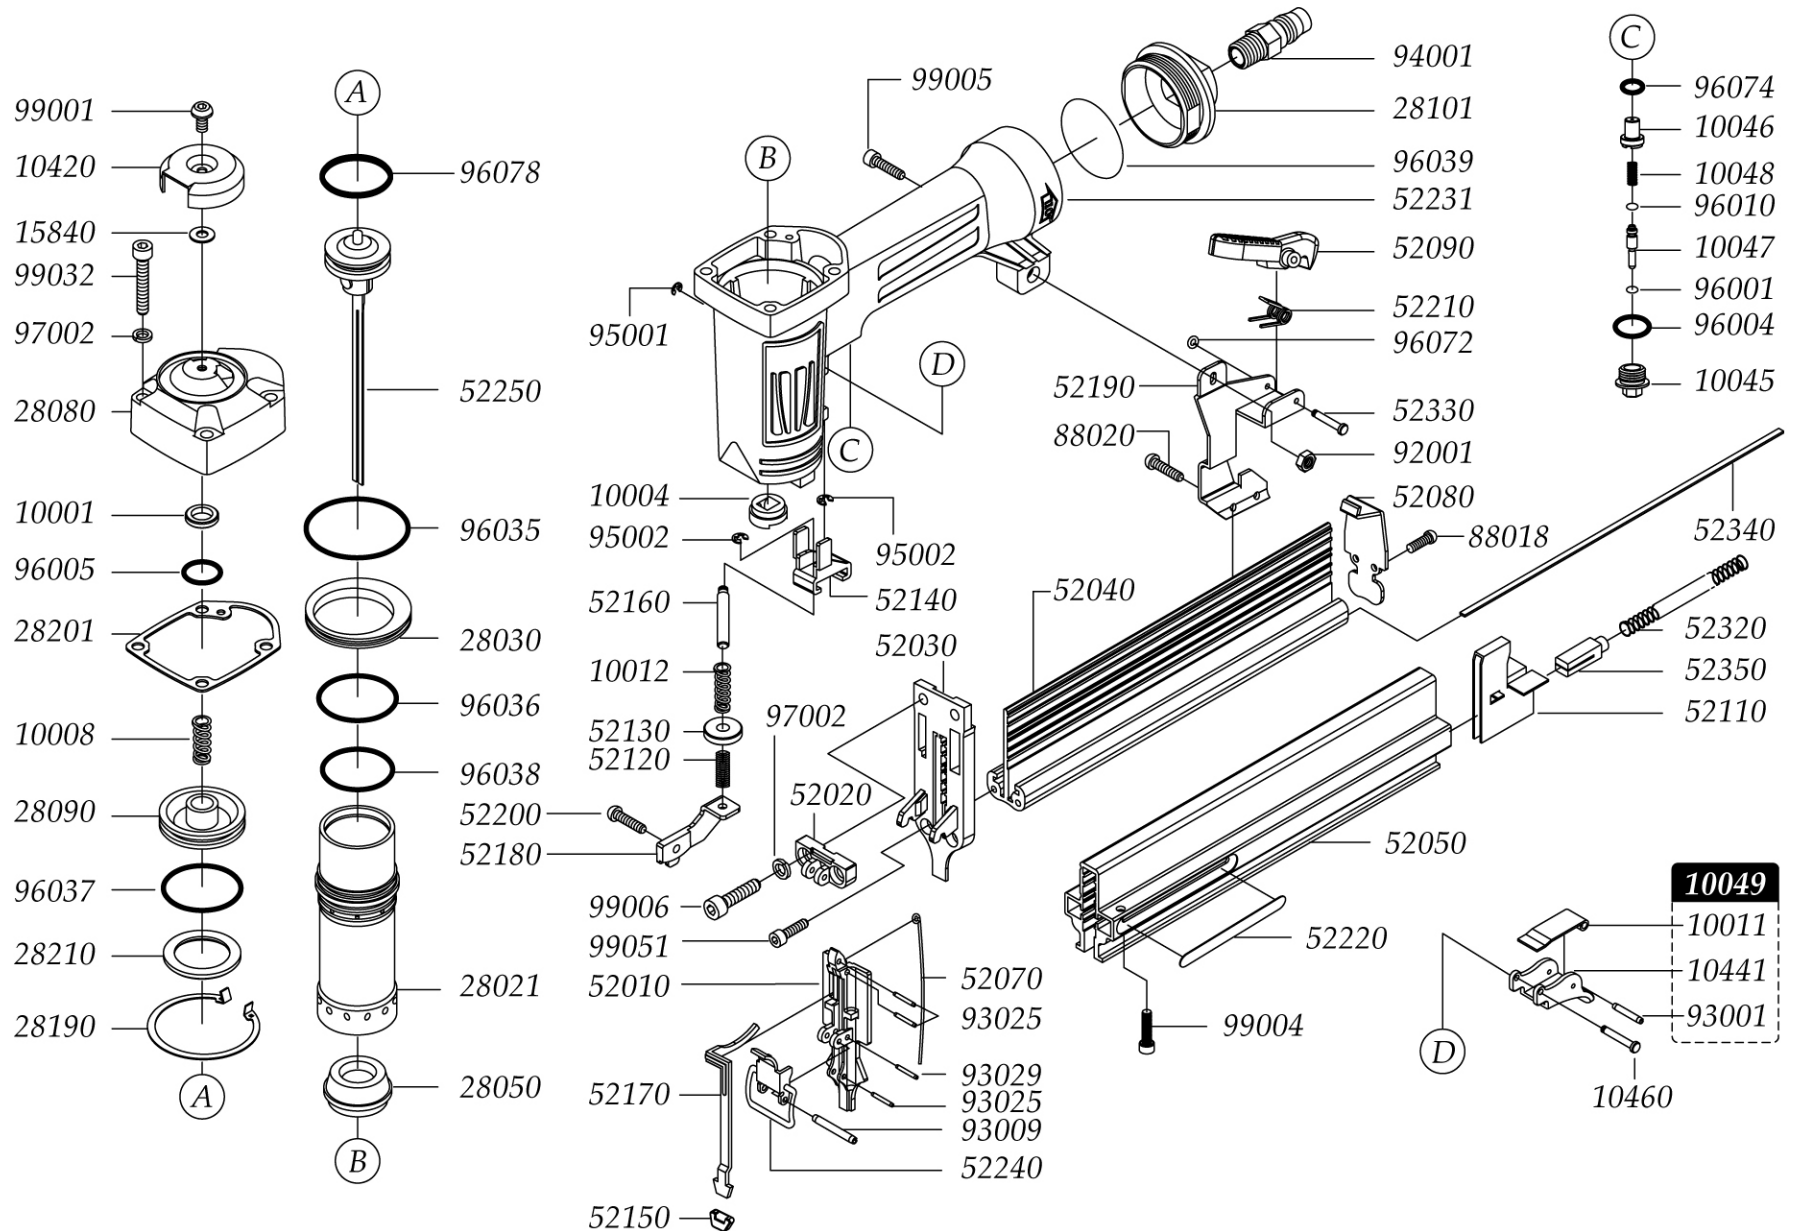

Grex BS5032

2 in 1 - 18 Gauge Brad Nailer & Narrow Crown Stapler

EXPLODED DIAGRAM

Grex BS5032

PARTS LIST

2 in 1 - 18 Gauge Brad Nailer & Narrow Crown Stapler

| Part No. | Description |
|----------|----------------------|
| 10001 | Seal |
| 10004 | Ram Guide |
| 10008 | Spring |
| 10011 | Secondary Trigger |
| 10012 | Spring |
| 10045 | Trigger Valve Guide |
| 10046 | Trigger Valve Head |
| 10047 | Trigger Valve Stem |
| 10048 | Spring |
| 10049 | Trigger Assembly |
| 10420 | Deflector |
| 10441 | Primary Trigger |
| 10460 | Stepped Pin |
| 15840 | Seal |
| 28021 | Cylinder |
| 28030 | Cylinder Spacer |
| 28050 | Bumper |
| 28080 | Cap |
| 28090 | Head Valve Piston |
| 28101 | End Cap |
| 28190 | C-Ring |
| 28201 | Cap Gasket |
| 28210 | Collar |
| 52010 | Nose Cover A |
| 52020 | Nose Cover B |
| 52030 | Nose |
| 52040 | Magazine |
| 52050 | Magazine Cover |
| 52070 | Guide Spring |
| 52080 | Magazine Latch Plate |
| 52090 | Latch |
| 52110 | Pusher |
| 52120 | Adjust Screw |
| 52130 | Adjust Wheel |
| 52140 | Adjust Plate |
| 52150 | Flash Adapto |
| 52160 | Safety Rod |
| 52170 | Safety A |
| 52180 | Safety B |