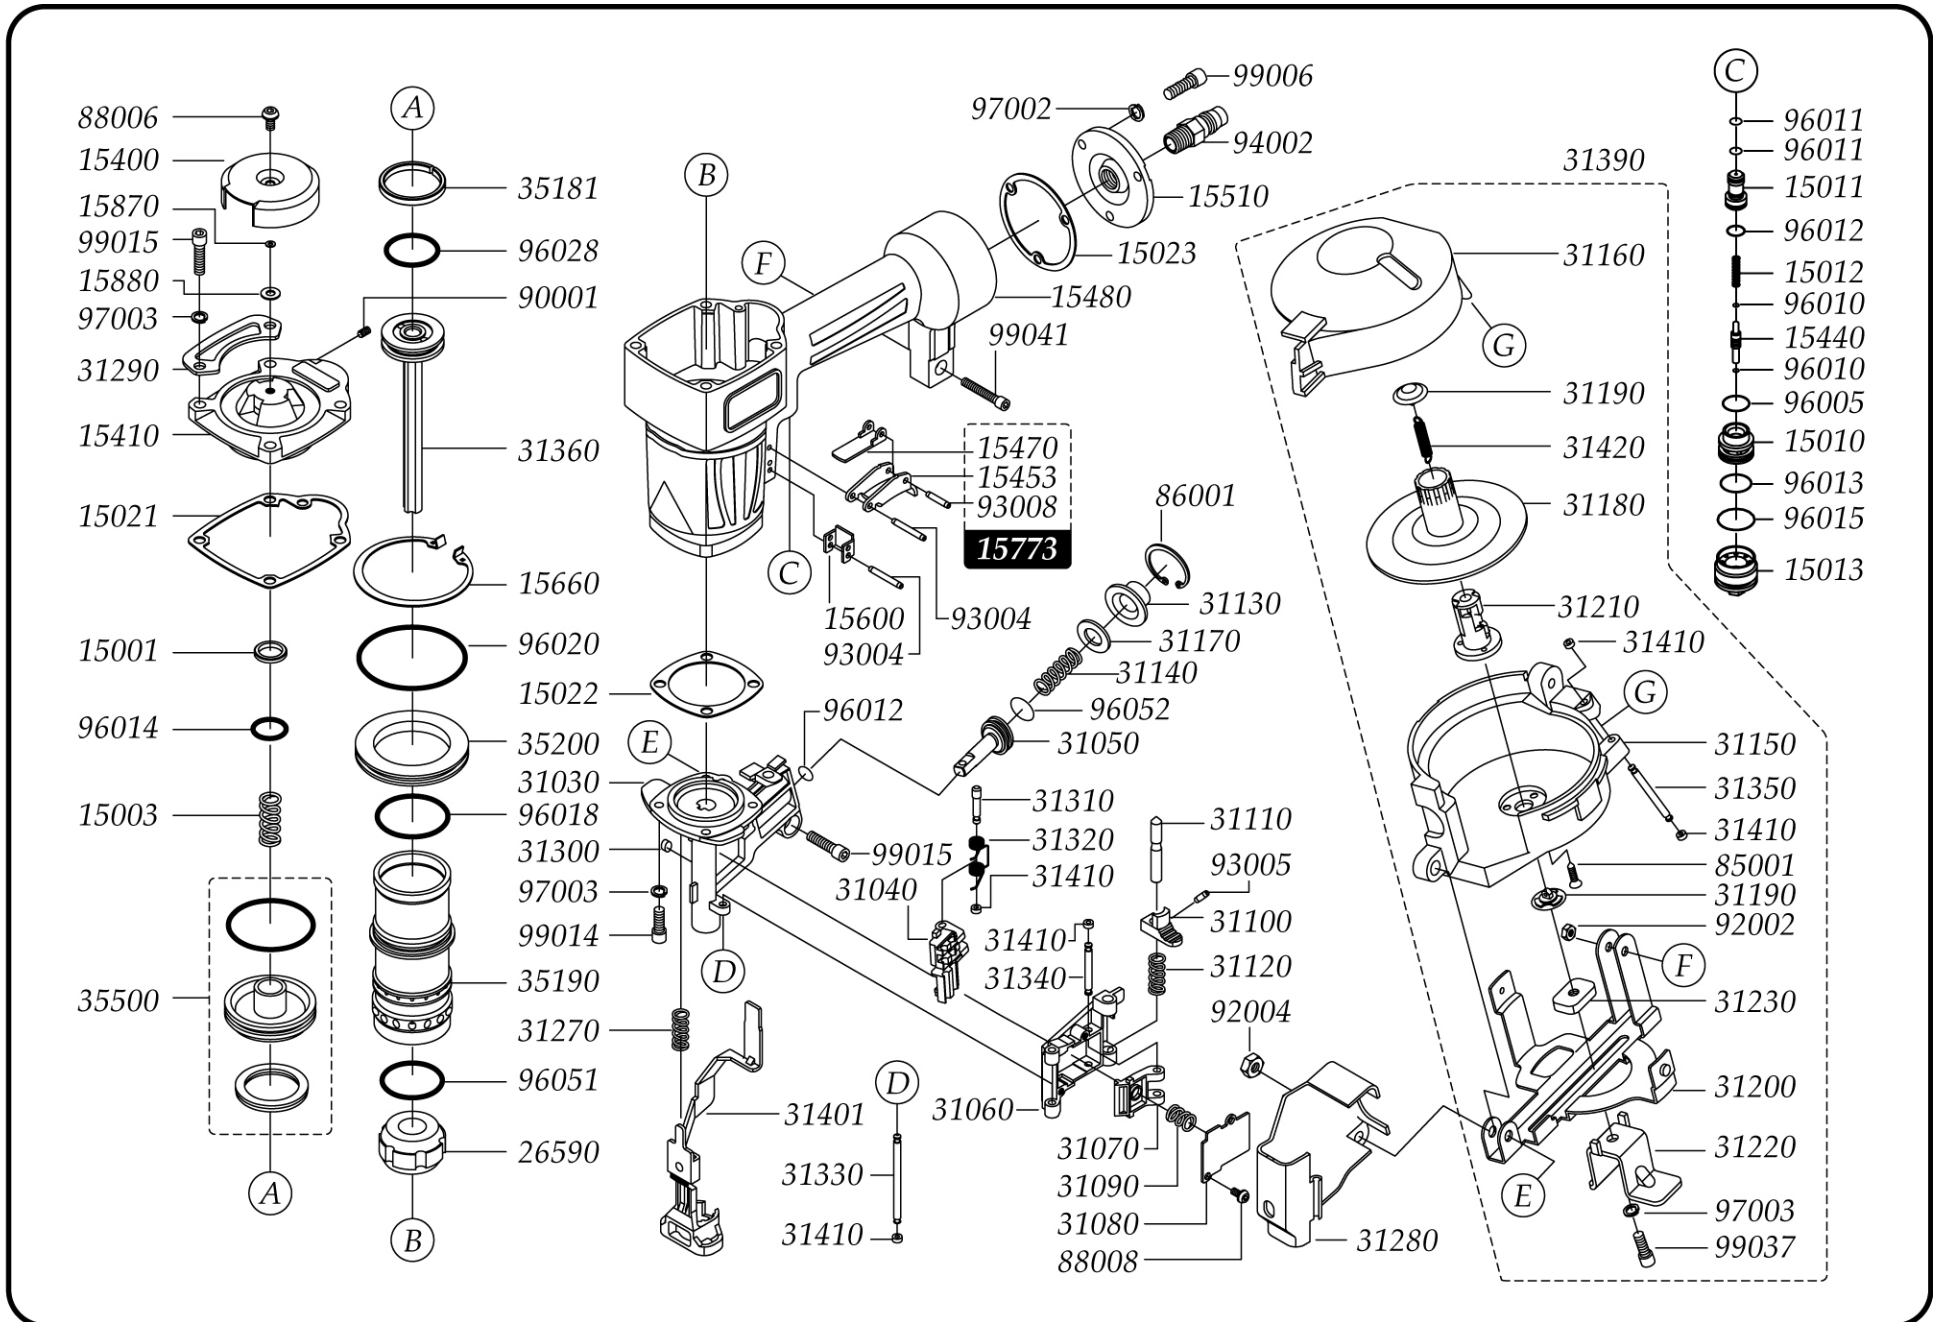

## 1-3/4" Length Coil Roofing Nailer

# EXPLODED DIAGRAM

# PARTS LIST

Part No.	Description
15001	Seal
15003	Spring
15010	Trigger Valve Head
15011	Trigger Valve
15012	Spring
15013	Trigger Valve Guide
15021	Cap Gasket
15022	Bottom Gasket
15023	Inlet Cap Gasket
15400	Deflector
15410	Cap
15440	Trigger Valve Stem
15453	Primary Trigger
15470	Secondary Trigger
15480	Gun Body
15510	End Cap
15600	Safety Guide
15660	C-Ring
15773	Standard Trigger Assembly
15870	Seal
15880	Seal
26590	Bunper
31030	Nose Piece
31040	Feed Pawl
31050	Piston
31060	Door
31070	Retainer
31080	Door Cover
31090	Spring
31100	Guide Lock
31110	Button
31120	Spring
31130	Cap
31140	Spring
31150	Magazine
31160	Cover
31170	Seal
31180	Plate
31190	Cover
31200	Guide
31210	Adjust Post
31220	Guide
31230	Plate
31270	Spring
31280	Cover
31290	Body Guard

Part No.	Description
31300	Magnet
31310	Pin
31320	Spring
31330	Pin
31340	Pin
31350	Pin
31360	Piston Ram Assembly
31390	Magazine Assembly
31401	Safety A Assembly
31410	Retainer
31420	Spring
35181	Piston O-Ring
35190	Cylinder
35200	Cylinder Spacer
35500	Head Valve Assembly
85001	Self Drilling Screw
86001	C-Ring
88006	Hex. Soc. Head Screw
88008	Hex. Soc. Head Screw
90001	Hex. Soc. Head Set Screw
92002	Lock Nut
92004	Lock Nut
93004	Spring Pin
93005	Spring Pin
93008	Spring Pin
94001	Coupling Plug
96005	O-Ring
96010	O-Ring
96011	O-Ring
96012	O-Ring
96013	O-Ring
96014	O-Ring
96015	O-Ring
96018	O-Ring
96020	O-Ring
96028	O-Ring
96051	O-Ring
96052	O-Ring
97002	Spring Washer
97003	Spring Washer
99006	Hex. Soc. Head Screw
99014	Hex. Soc. Head Screw
99015	Hex. Soc. Head Screw
99037	Hex. Soc. Head Screw
99041	Hex. Soc. Head Screw