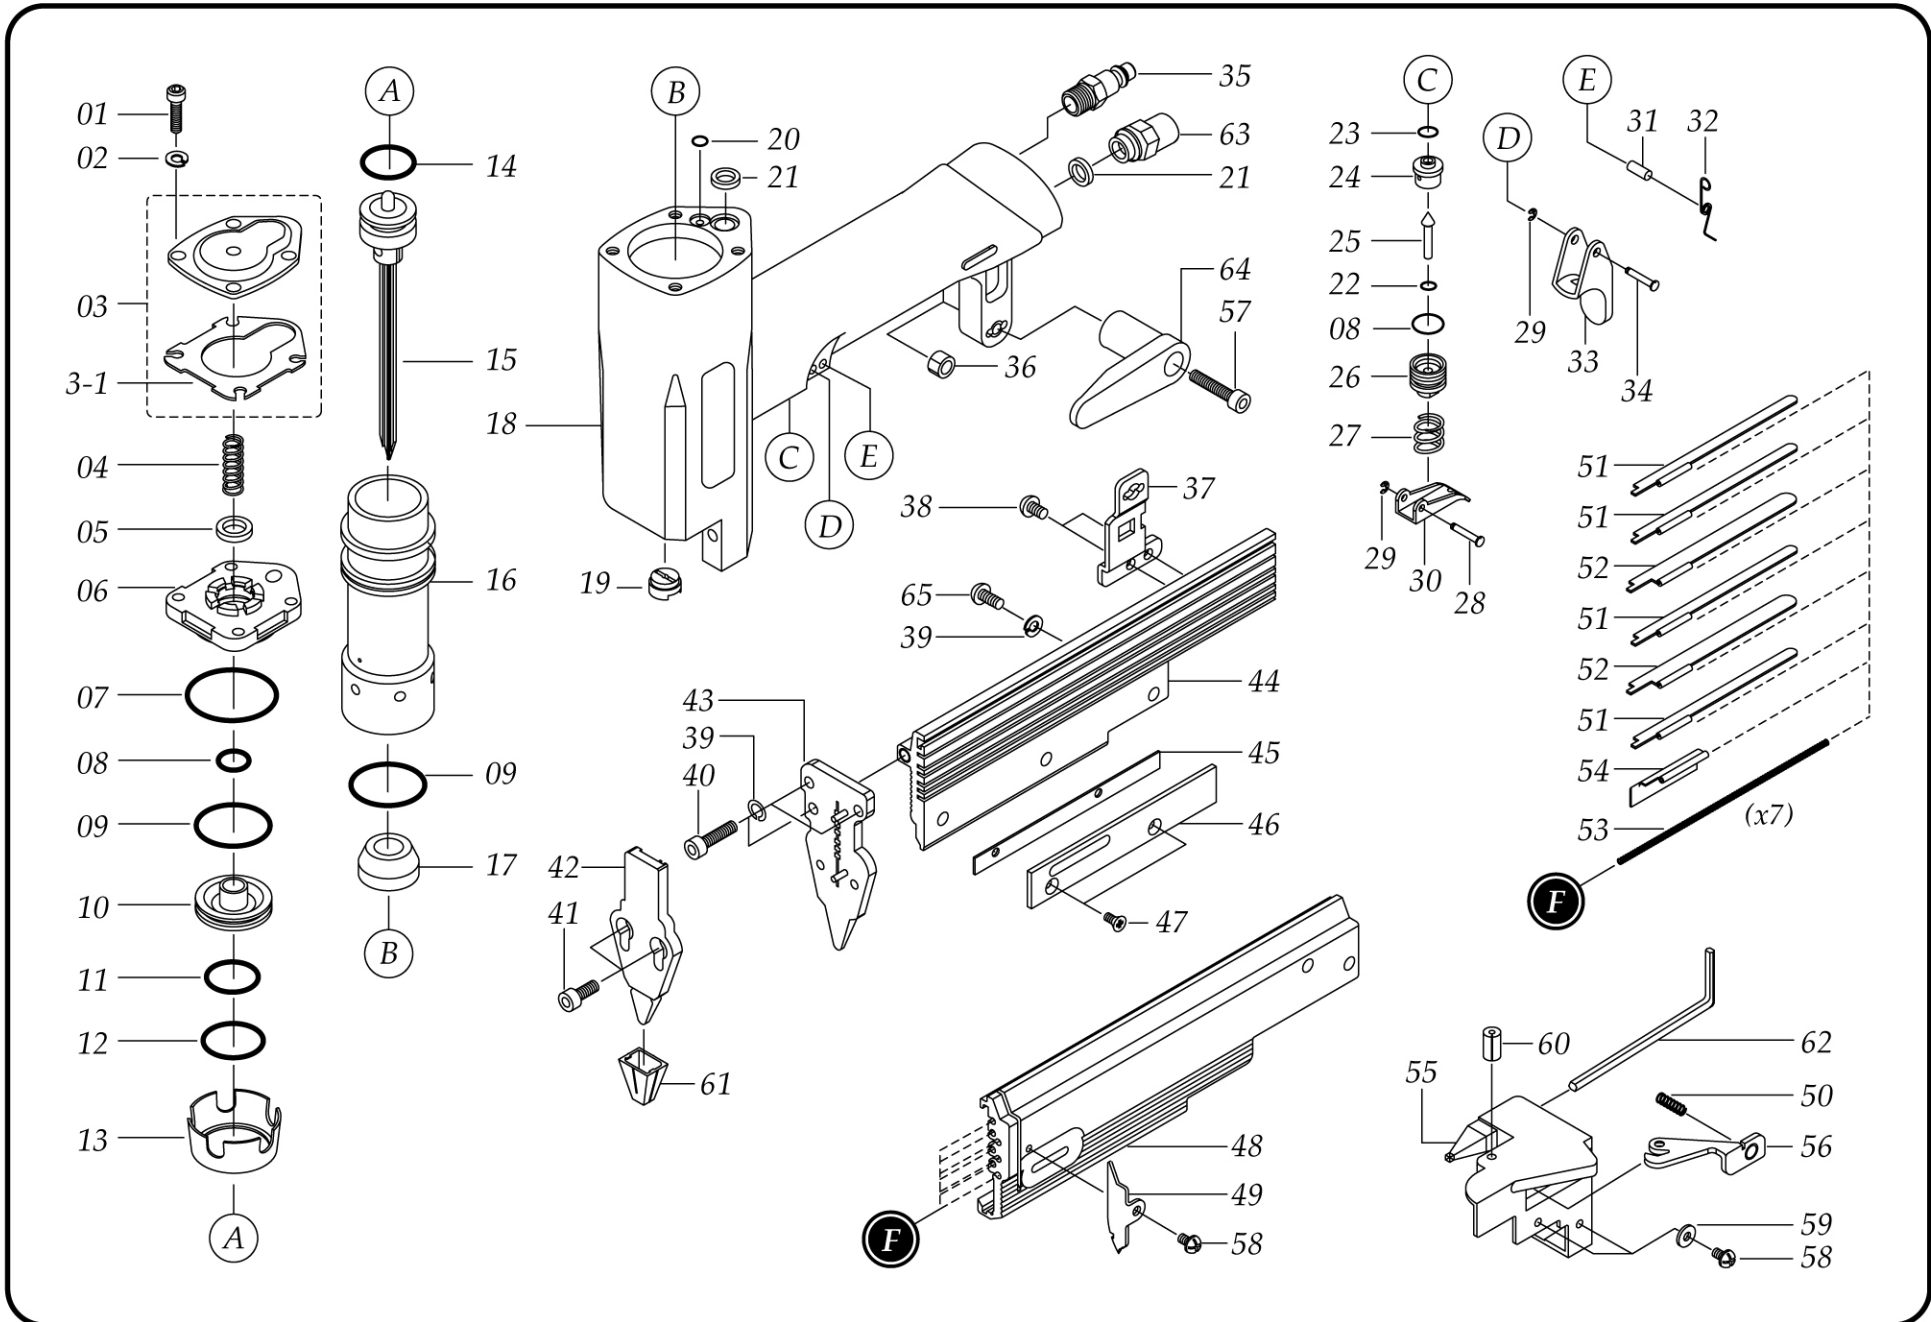

Grex P635

23 Gauge 1-3/8" Length Headless Pinner

EXPLODED DIAGRAM

Grex P635

23 Gauge 1-3/8" Length Headless Pinner

PARTS LIST

No.	Part No.	Description
01	99006	Hex. Soc. Head Screw
02	97002	Spring Washer
03	63500	Cap & Gasket
3-1	63523	Cap Gasket
04	63002	Compression Spring
05	63003	Valve Stop (Seal)
06	63501	Cylinder Cap
07	96649	O-Ring
08	96631	O-Ring
09	96632	O-Ring
10	63005	Head Valve
11	96633	O-Ring
12	96059	O-Ring
13	63006	Cylinder Bushing (Collar)
14	96634	O-Ring
15	63502	Piston Ram Assembly
16	63503	Cylinder
17	63009	Bumper
18	63504	Gun Body
19	63011	Driver Seal (Ram Guide)
20	96650	O-Ring
21	63505	Rear Exhaust Seal
22	96636	O-Ring
23	96012	O-Ring
24	63013	Trigger Valve Seat
25	63014	Trigger Valve Stem
26	63015	Trigger Valve Guide
27	63016	Trigger Spring
28	63017	Primary Trigger Pin
29	95001	E-Ring
30	63506	Primary Trigger
31	63019	Safety Trigger Spring Pin
32	63020	Safety Trigger Spring

No.	Part No.	Description
33	63507	Safety Trigger
34	63022	Safety Trigger Lock Pin
35	94001	Coupling Plug
36	92002	Lock Nut
37	63508	Support
38	88005	Hex. Soc. Head Screw
39	97001	Spring Washer
40	99004	Hex. Soc. Head Screw
41	99002	Hex. Soc. Head Screw
42	63509	Nose Cover Plate
43	63510	Guide Plate (Nose)
44	63511	Magazine
45	63512	Spacer Plate
46	63513	Railing Plate
47	99631	Hex. Soc. Flat Head Screw
48	63514	Magazine Cover
49	63515	Pusher Stop
50	63516	Magazine Latch Spring
51	63032	Pusher #1 (S)
52	63033	Pusher #2 (L)
53	63034	Pusher Spring
54	63035	Pusher
55	63517	Magazine Rear Cap
56	63518	Magazine Latch
57	99022	Hex. Soc. Head Screw
58	88017	Hex. Soc. Head Screw
59	89003	Washer
60	63519	Spring Pin
61	63520	No Mar Rubber Tip
62	3MM	Allen Wrench
63	63521	Silencer
64	63522	Belt Hook
65	88008	Hex. Soc. Head Screw