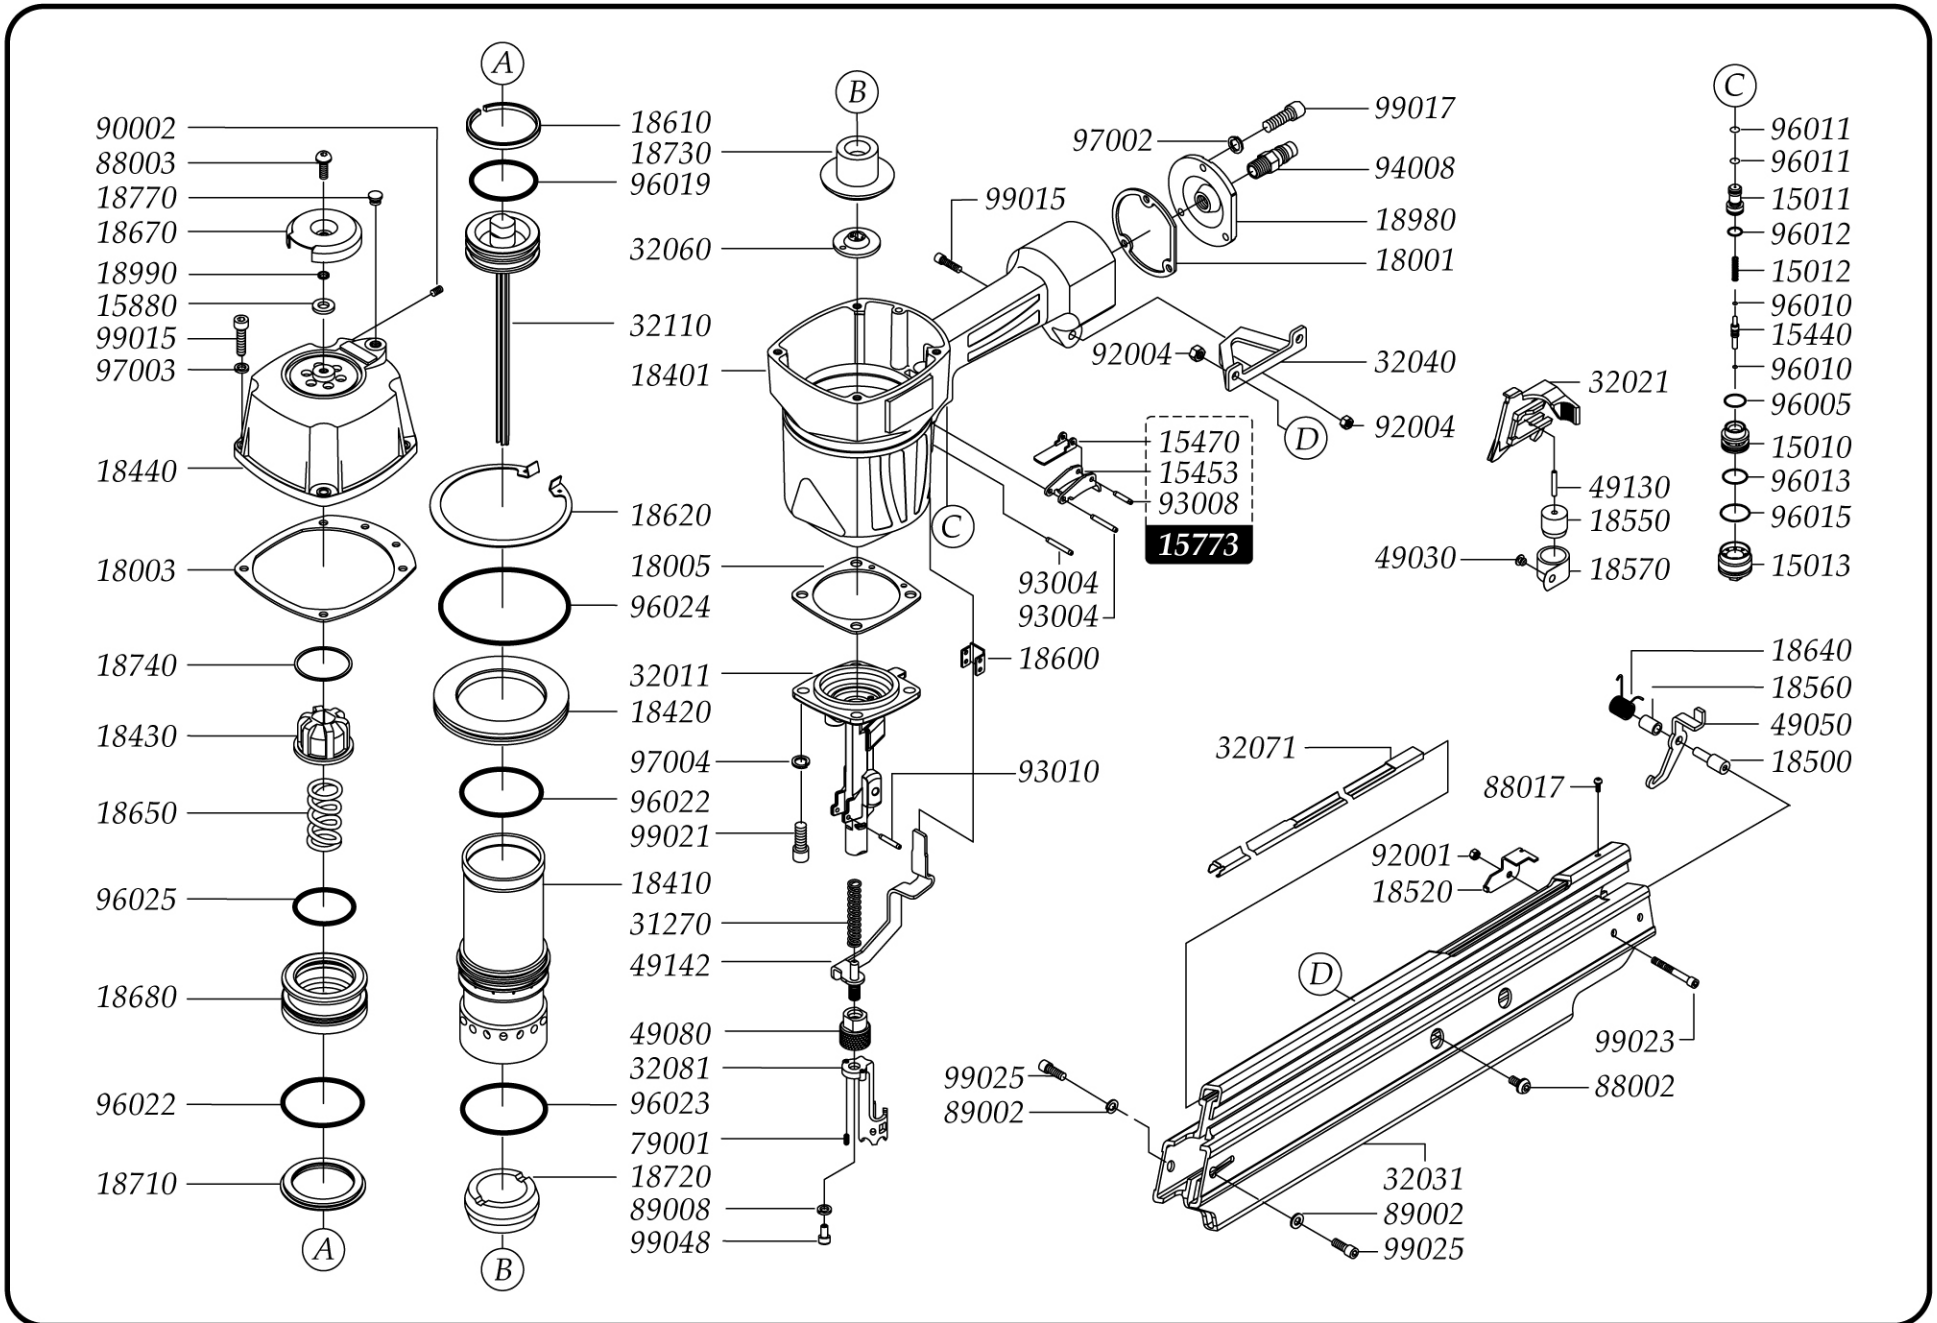

Grex SF9034H

34° Clipped Head Framing Nailer

EXPLODED DIAGRAM

Grex SF9034H

34° Clipped Head Framing Nailer

PARTS LIST

Part No.	Description
15010	Trigger Valve Head
15011	Trigger Valve
15012	Spring
15013	Trigger Valve Guide
15440	Trigger Valve Stem
15453	Primary Trigger
15470	Secondary Trigger
15773	Standard Trigger Assembly
15880	Seal
18001	Inlet Cap Gasket
18003	Cap Gasket
18005	Bottom Gasket
18401	Gun Body
18410	Cylinder
18420	Cylinder Spacer
18430	Seal
18440	Cap
18500	Magazine Spacer
18520	Latch Plate
18550	Rolling Element
18560	Latch Spring Bushing
18570	Roller Spring
18600	Safety Guide
18610	Piston O-Ring
18620	C-Ring
18640	Latch Spring
18650	Spring
18670	Deflector
18680	Head Valve Piston
18710	Collar
18720	Bumper A
18730	Bumper
18740	Ring
18770	Dust Cover
18980	End Cap (18450)
18990	Seal
31270	Spring
32011	Nose Piece
32021	Pusher
32031	Magazine
32040	Latch Bracket
32060	Seal Guide

Part No.	Description
32071	Steel Channel
32081	Safety A
32110	Piston Ram Assembly
49030	Button
49050	Latch
49080	Adjust Wheel
49130	Roll Pin
49142	Safety B
79001	Spring Loaded Ball Plunger
88002	Hex. Soc. Head Screw
88003	Hex. Soc. Head Screw
88017	Hex. Soc. Head Screw
89002	Washer
89008	Washer
90002	Hex. Soc. Head Set Screw
92001	Lock Nut
92004	Lock Nut
93004	Spring Pin
93008	Spring Pin
93010	Spring Pin
94008	Coupling Plug
96005	O-Ring
96010	O-Ring
96011	O-Ring
96012	O-Ring
96013	O-Ring
96015	O-Ring
96019	O-Ring
96022	O-Ring
96023	O-Ring
96024	O-Ring
96025	O-Ring
97002	Spring Washer
97003	Spring Washer
97004	Spring Washer
99015	Hex. Soc. Head Screw
99017	Hex. Soc. Head Screw
99021	Hex. Soc. Head Screw
99023	Hex. Soc. Head Screw
99025	Hex. Soc. Head Screw
99048	Hex. Soc. Head Screw